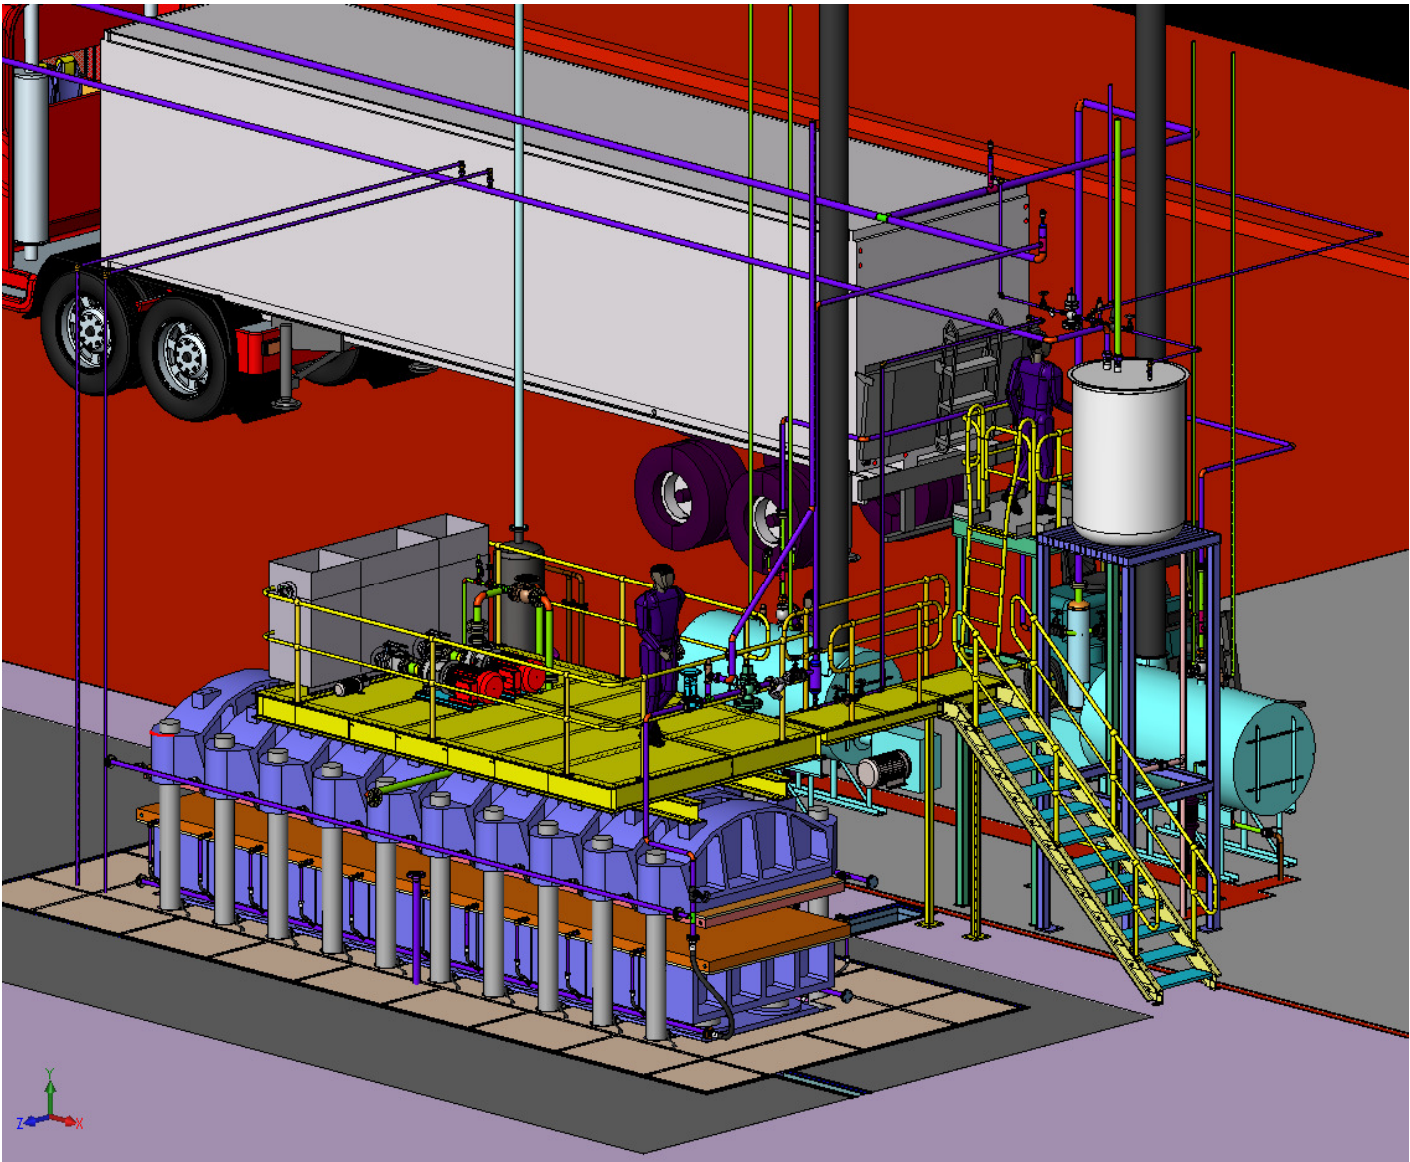

Plant Design & Detailing

Since our inception, Quadro Design has undertaken several plant design & detailing projects, covering everything from: structural steelwork, concrete footings, ladders, platforms, pipework, tanks, pressure vessels, pumps, etc.

Steam Plant Installation