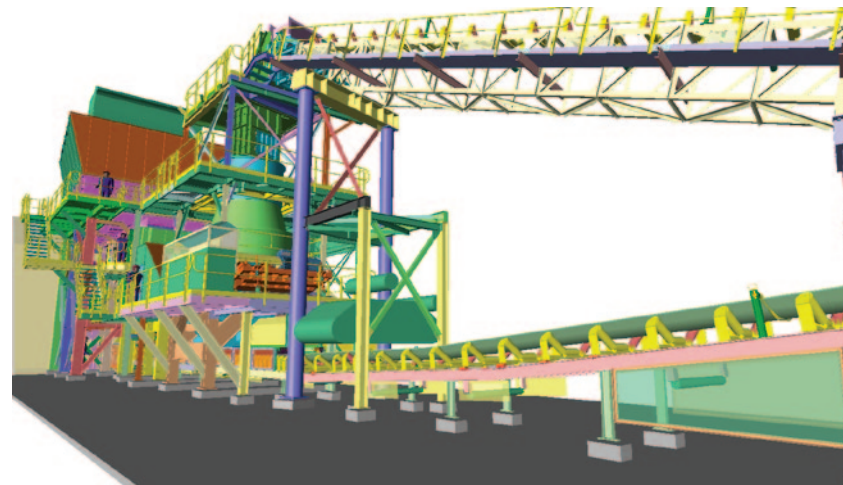

Koolan Island Crushing Plant

SJ Crushing was awarded the contract to supply, install, run and maintain the crushing and screening plant for Aztec Mining's (now Mount Gibson Iron Limited) Koolan Island iron ore operation.

Quadro Design undertook the design and detail drafting of the Koolan Island primary and secondary crushing plant, plus several other conveyors, chutes and ancillary items of equipment.

For all enquiries: