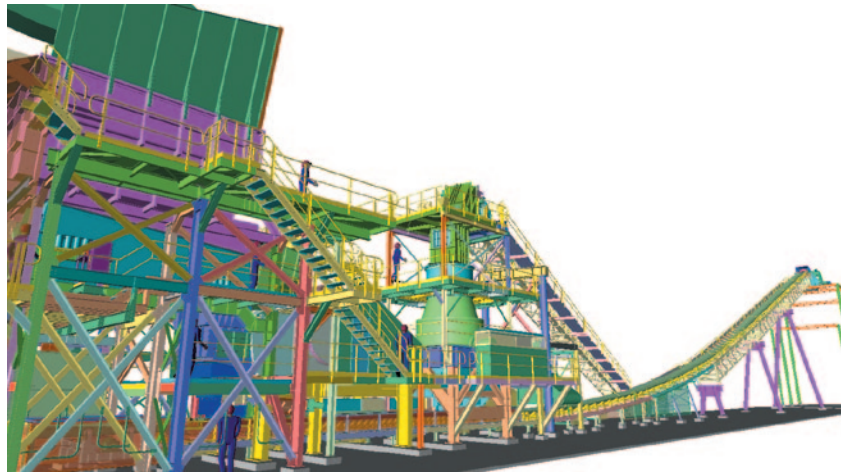

Koolan Island Crushing Plant

SJ Crushing was awarded the contract to supply, install, run and maintain the crushing and screening plant for Aztec Mining's (now Mount Gibson Iron Limited) Koolan Island iron ore operation.

Quadro Design undertook the design and detail drafting of the Koolan Island primary and secondary crushing plant, plus several other conveyors, chutes and ancillary items of equipment.

For all enquiries: