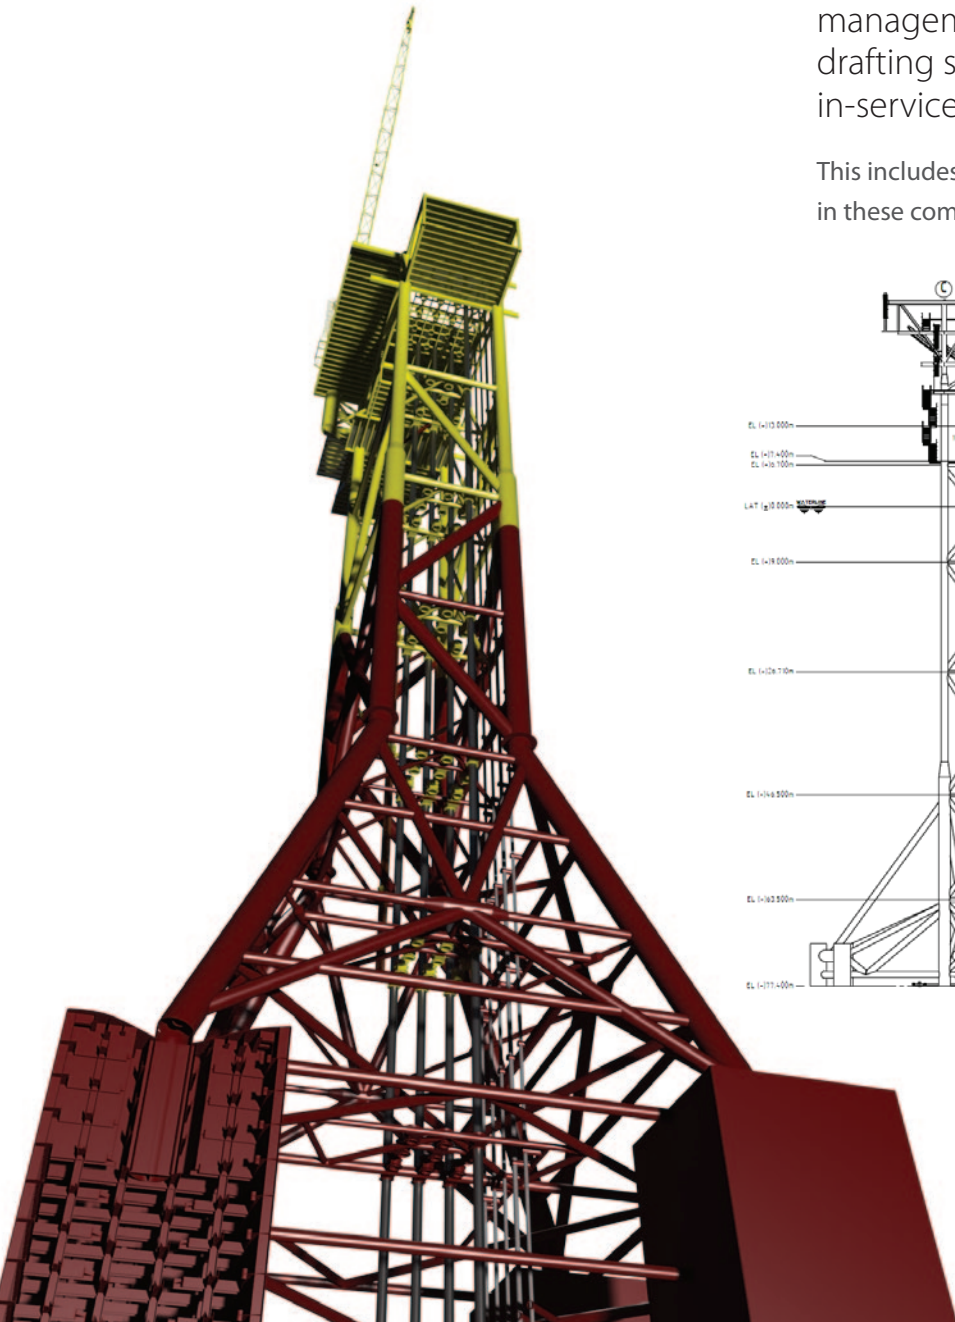

Quadro has worked closely with a 'niche' offshore management company to provide 3D modelling and drafting services for a number of platform concept proposals, in-service upgrades and de-commissioning projects.

This includes story-boarding the various steps of the numerous process involved in these complex and costly offshore evolutions.